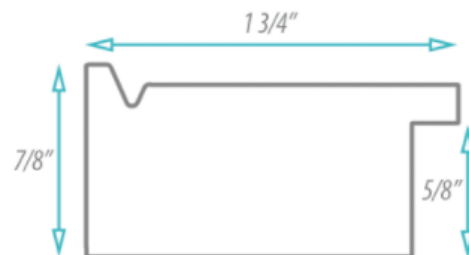

SPECIFICATION SHEET

FRAMED MIRROR

MODEL#: FM 83716-15X36

FRAMED MIRRORS COLLECTION

FEATURES:

- ONE 15X36" HIGH RESOLUTION SILVER PLATE GLASS MIRROR SIZE W/ DECORATIVE FRAME.
- "WALL HUGGER" HANGER FOR MOUNTING INCLUDED.
- STANDARD MOUNTING STYLE IS VERTICAL. FOR HORIZONTAL, PLEASE SPECIFY WHEN ORDERING.
- PACKED IN FOUR WALL (FOLDED DOUBLE WALL) CORRUGATION.
- STYLE: TRANSITIONAL
- COLOR: PEWTER
- FINISH: METALLIC

Back Edge
Dark Brown

MIRROR FINISHES:

- FLAT POLISHED EDGE
- BEVELED EDGE

OVERALL SIZE DIMENSION: 18 1/2" WIDE X 39 1/2" HIGH X 1" DEEP